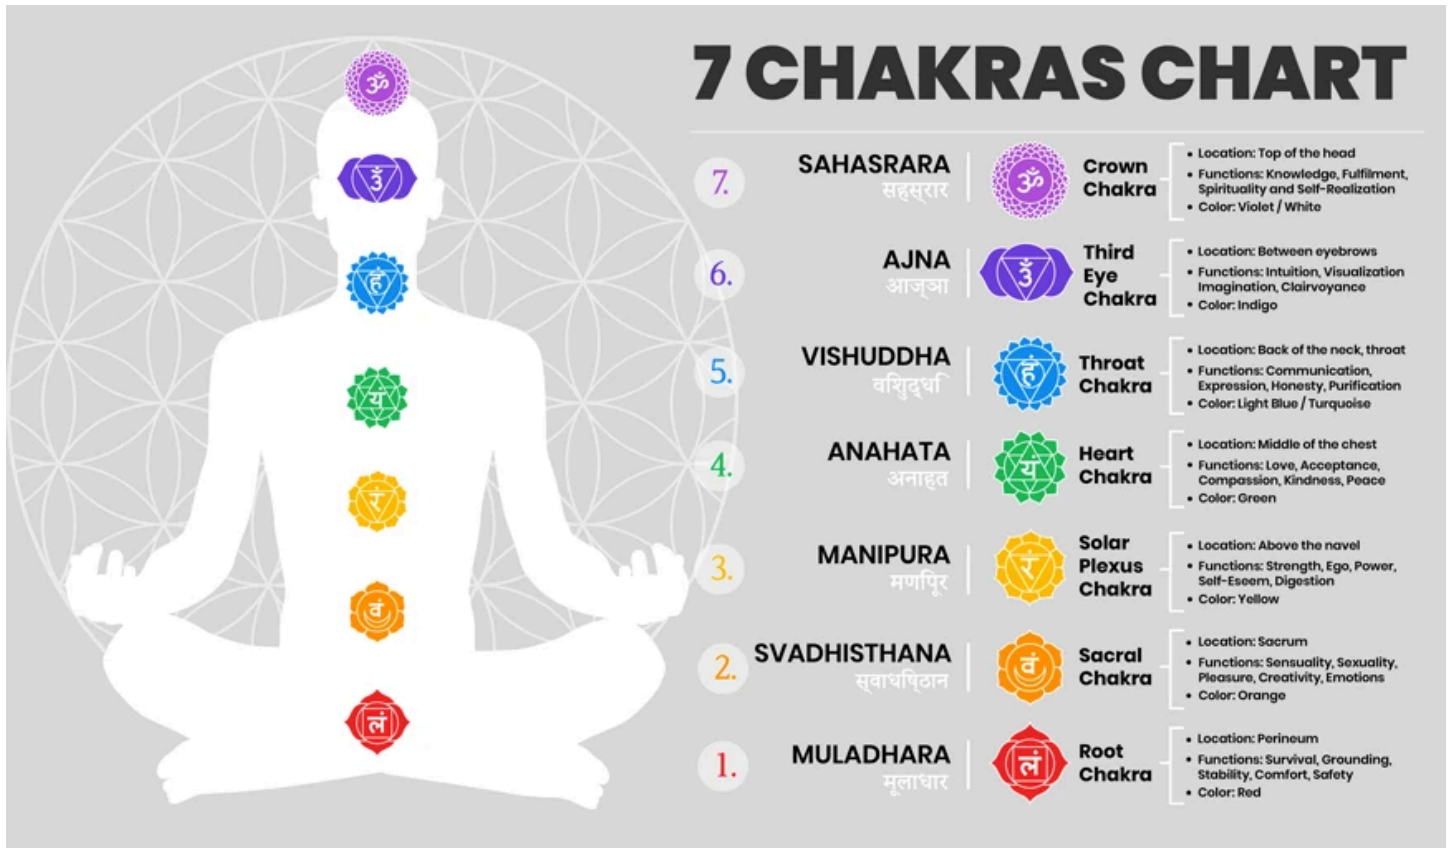

Fundamental parts of yoga

- Drishti - gaze or point of focus - a specific point of focus for the eyes during yoga poses and meditation, helping to improve concentration, balance and mindfulness.
- Ujjayi - breath - a technique that involves constricting the back of the throat to create a soft, hissing sound.
- Asana - posture points - physical postures or poses that are practiced in yoga. These postures are designed to improve flexibility, strength, balance and overall well-being

Chakras - Discussion about the seven chakras, their locations, colors and functions.

Referrals & Testimonials

Key: R (Referral); CB (Closed Business) & T (Testimonial)

Mark –

Courtney – R for Rod; 2Rs for Steve P. with Syttende Mai; CB for Steve P. with Syttende Mai; CB for Daily Brew Co.

Scott – CB for Daily Brew Co.; T for Cowboy with Leer Wood Products

Rod – R for 608 Plumbing; CB for Daily Brew Co.

Jude –

Jan –

Sara –

Annette –

Ryan – CB from Jason

Jason – CB for Daily Brew Co.; T for Ryan with Fleming Insurance Agency

Steve (Cowboy) – CB for Daily Brew Co.; T for Rod with Cade Financial Services; T for Sara with Eagle Title Co.

Autumn –

Maja – CB for Daily Brew Co.; R for Top Dog Marketing

Katie –

Hailey – CB for Daily Brew Co.

Steve P. – CB for Daily Brew Co.

Linda – CB for Daily Brew Co.; R for Steve P. with Syttende Mai

Dan – CB for Daily Brew Co.; R for Fleming Insurance Agency

Total Referrals: 7

Total Closed Business: 12

Total Testimonials: 4